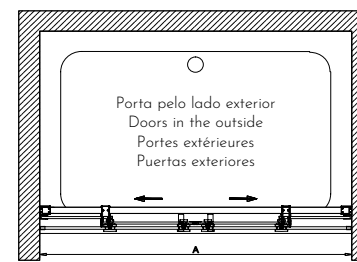

Best Central Black ●

Frontal

140cm **SH500/700**

Ref.: RBEF140CTR2P + RPERBE140CTR

Pack: 1V / 63 Kg / 0,12 m³

150cm **SH550/770**

Ref.: RBEF150CTR2P + RPERBE150CTR

Pack: 1V / 68 Kg / 0,13 m³

160cm **SH575/805**

Ref.: RBEF160CTR2P + RPERBE160CTR

Pack: 1V / 72 Kg / 0,14 m³

170cm **SH590/826**

Ref.: RBEF170CTR2P + RPERBE170CTR

Pack: 1V / 76 Kg / 0,15 m³

180cm **SH610/854**

Ref.: RBEF180CTR2P + RPERBE180CTR

Pack: 1V / 80 Kg / 0,15 m³

190cm **SH630/882**

Ref.: RBEF190CTR2P + RPERBE190CTR

Pack: 1V / 84 Kg / 0,16 m³

200cm **SH640/896**

Ref.: RBEF200CTR2P + RPERBE200CTR

Pack: 1V / 88 Kg / 0,17 m³