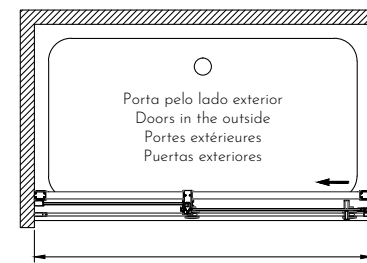

Best Black

Ajuste-Adjustment	Entrada/Entrance
1.20m - 1190-1200mm	495mm
1.30m - 1290-1300mm	545mm
1.40m - 1390-1400mm	595mm
1.50m - 1490-1500mm	645mm
1.60m - 1590-1600mm	695mm
1.70m - 1690-1700mm	745mm
1.80m - 1790-1800mm	795mm