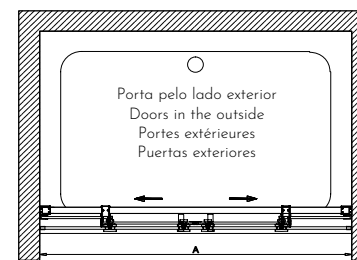

Best Central Cromado

Frontal

140cm **SH420/588**

Ref.: RBEF140CTR2P+RPERBE140CTCRO

Pack: 1V / 6l Kg / 0,12 m³

150cm **SH460/644**

Ref.: RBEF150CTR2P+RPERBE150CTCRO

Pack: 1V / 6l Kg / 0,12 m³

160cm **SH480/672**

Ref.: RBEF160CTR2P+RPERBE160CTCRO

Pack: 1V / 6l Kg / 0,12 m³

170cm **SH530/742**

Ref.: RBEF170CTR2P+RPERBE170CTCRO

Pack: 1V / 6l Kg / 0,12 m³

180cm **SH550/770**

Ref.: RBEF180CTR2P+RPERBE180CTCRO

Pack: 1V / 6l Kg / 0,12 m³

190cm **SH570/798**

Ref.: RBEF190CTR2P+RPERBE190CTCRO

Pack: 1V / 6l Kg / 0,12 m³

200cm **SH590/826**

Ref.: RBEF200CTR2P+RPERBE200CTCRO

Pack: 1V / 6l Kg / 0,12 m³